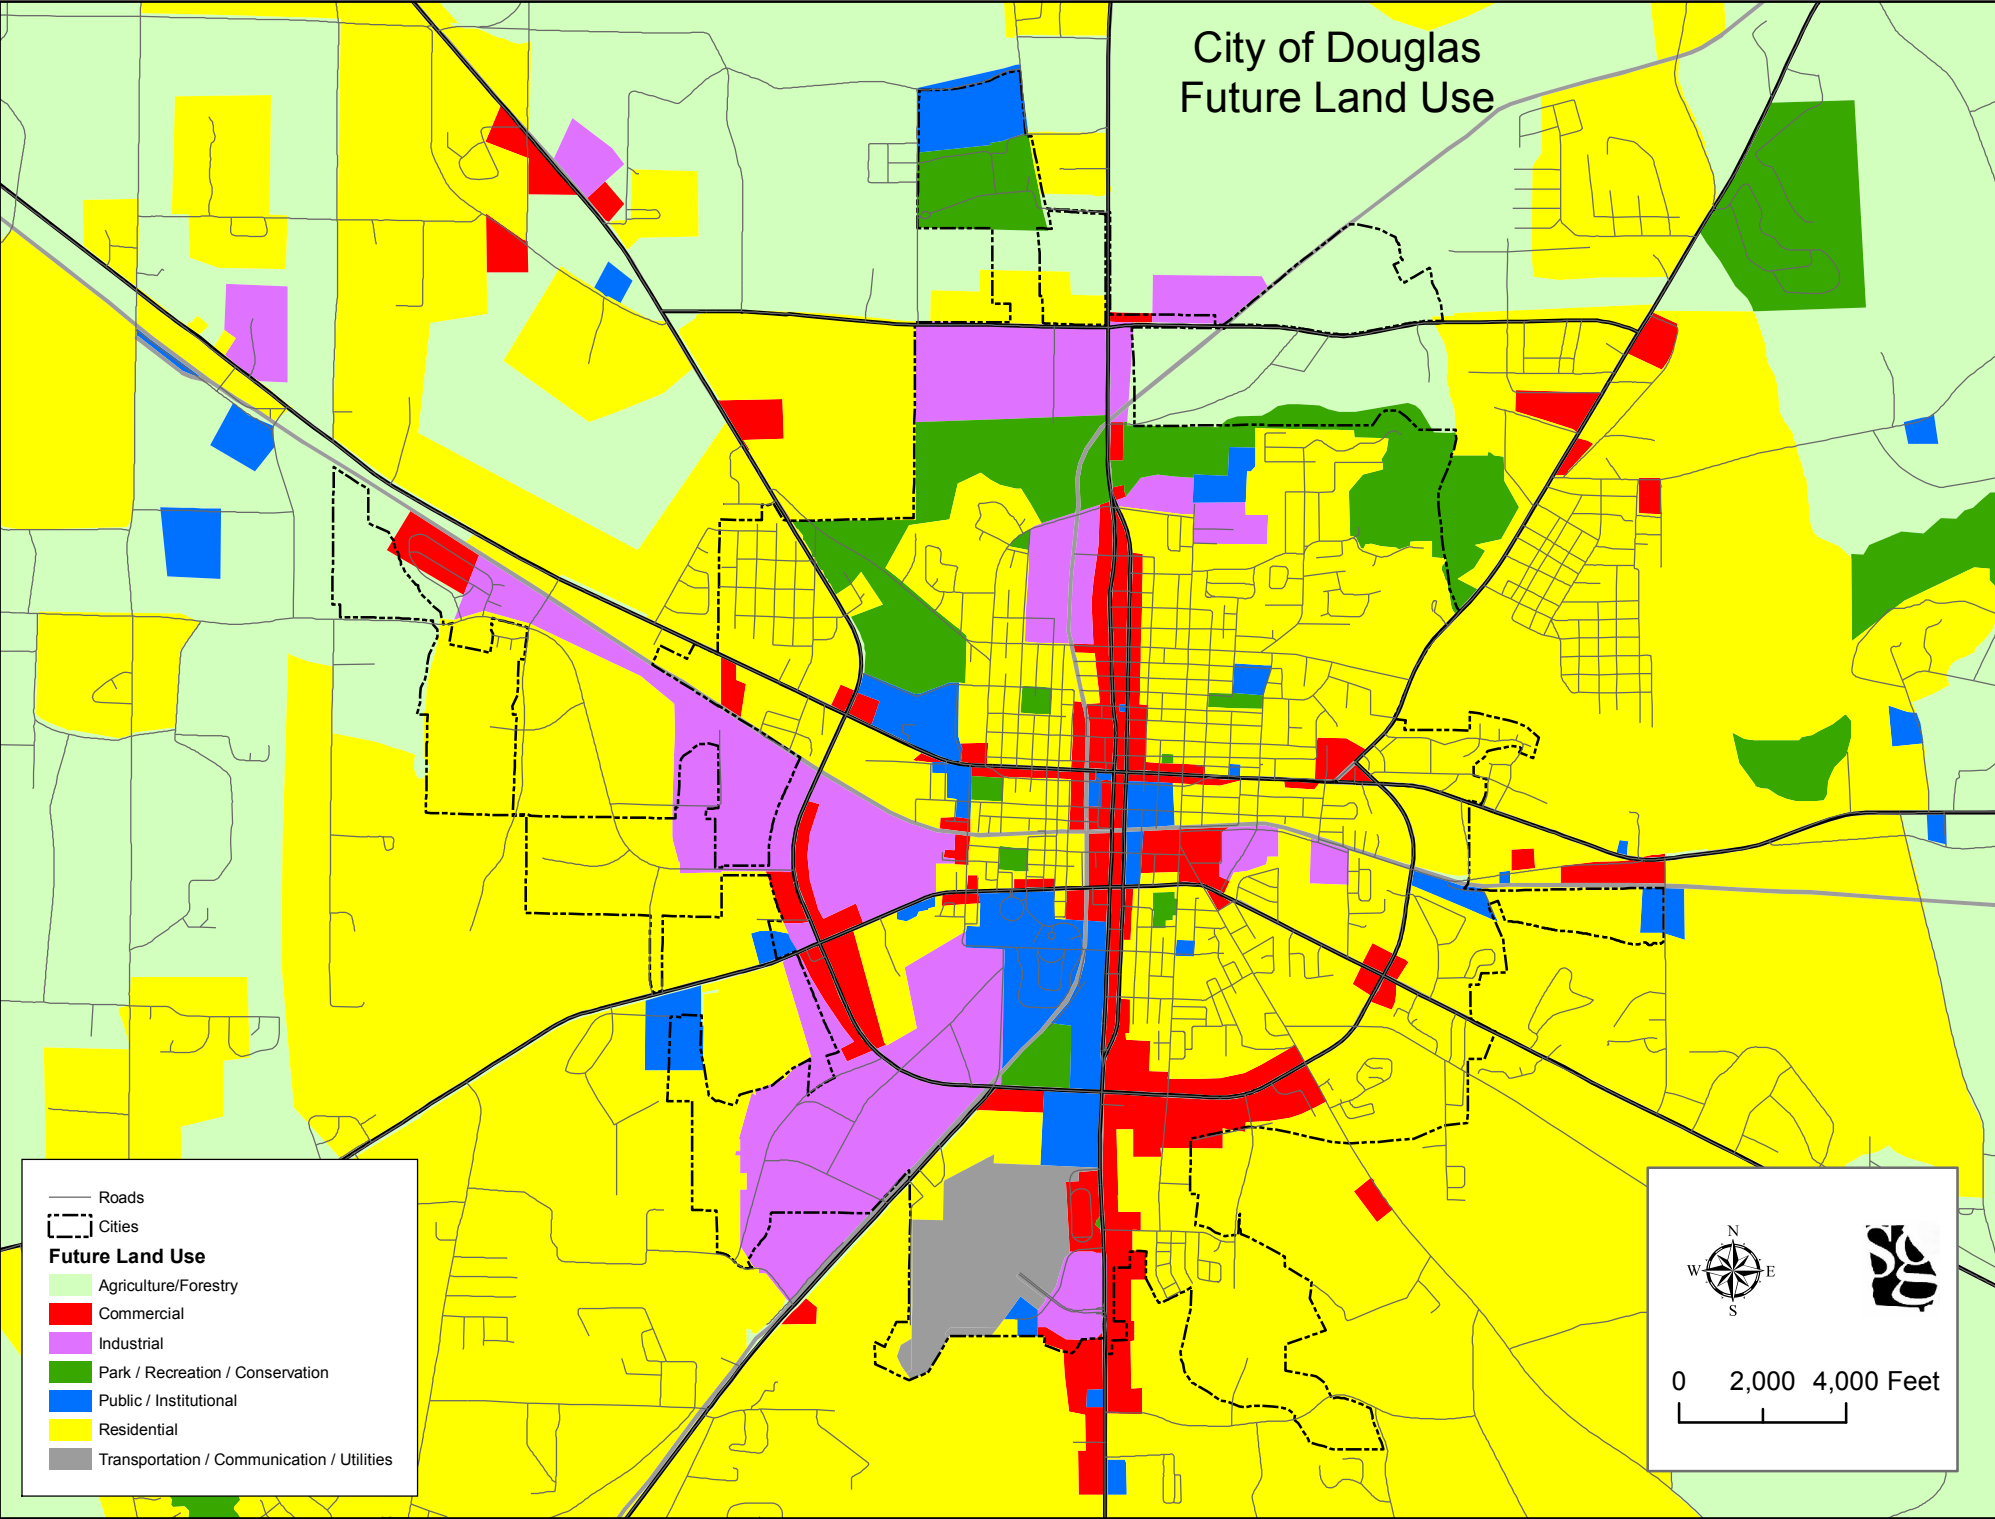

City of Douglas Future Land Use

— Roads
- - - Cities

Future Land Use

- Agriculture/Forestry
- Commercial
- Industrial
- Park / Recreation / Conservation
- Public / Institutional
- Residential
- Transportation / Communication / Utilities

0 2,000 4,000 Feet